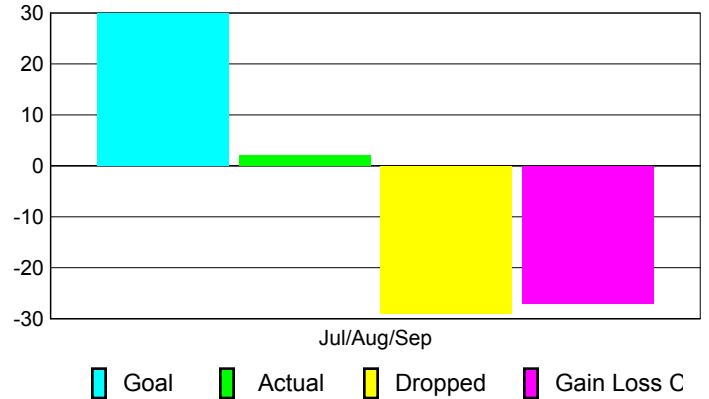

Membership Results 2010-2011

Goal, New, Dropped, Gain/Loss