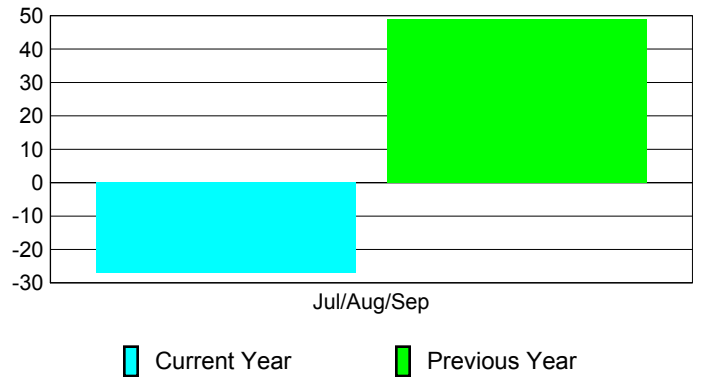

Comparison of Membership Gain/Loss

Current Year Compared to the Previous Year