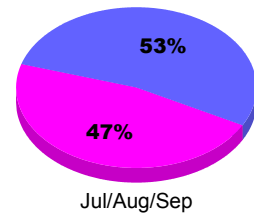

Membership Results
2010-2011

Membership
2009-2010

Month	Net Memb Goal	Actual New Memb	Actual Dropped Memb	Gain/Loss of Memb	Gain/Loss of Memb
Jul/Aug/Sep	30	2	-29	-27	49
Totals	30	2	-29	-27	49

Membership Results 2010-2011

Goal, New, Dropped, Gain/Loss

Comparison of Membership Gain/Loss

Current Year Compared to the Previous Year

Gender Comparison 2010-2011

■ Male ■ Female