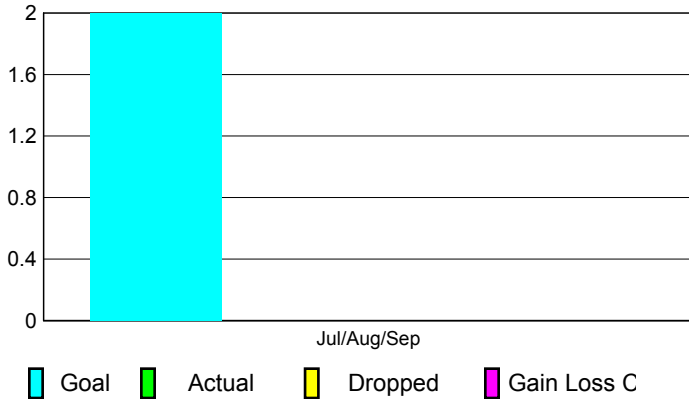

2010-2011 GMT Reports for District (or Undistricted) **District 385**

GMT: PAUL CHOR HO FAN

Location: CHINA

GMT CA: 5

CLUBS

Club Results
2010-2011

Clubs
2009-2010

Month	New Club Goal	Actual New Clubs	Actual Dropped Clubs	Gain/Loss of Clubs	Gain/Loss of Clubs
Jul/Aug/Sep	2	0	0	0	2
Totals	2	0	0	0	2

Club Results 2010-2011

Goal, New, Dropped, Gain/Loss

Comparison of Club Gain/Loss

Current Year Compared to the Previous Year

YTD Status Quo Clubs 2010-2011

Status Quo Clubs Compared to Status Quo Members

MEMBERSHIP